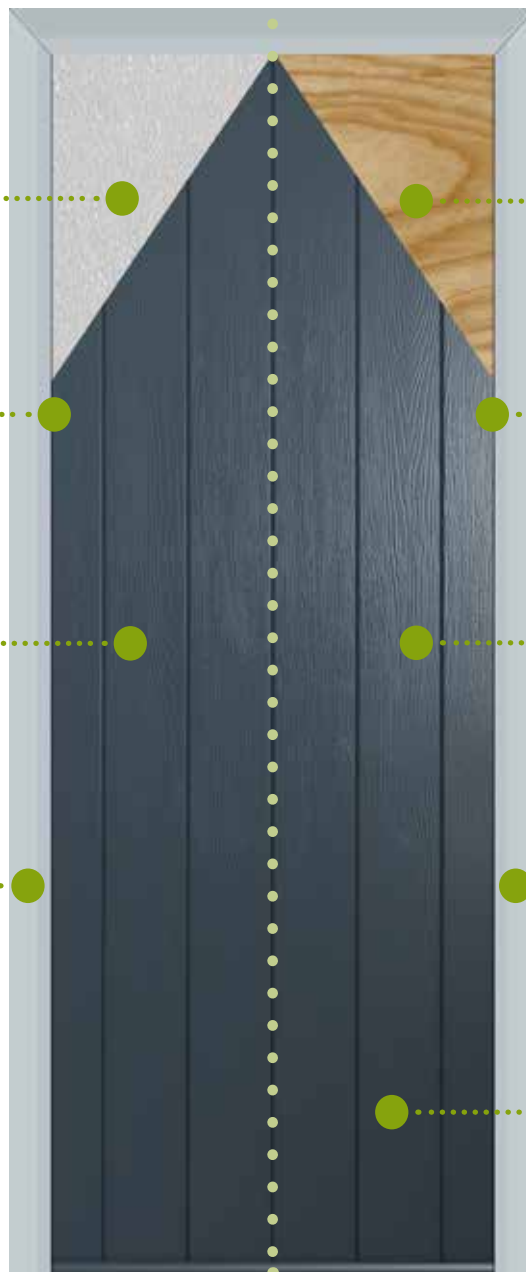

You can rest assured that with our door construction, coupled with our unique, reinforced door frame and Secured by Design locking systems, your home will be as safe as can be when you choose Solidor.

A typical foam filled door construction

Solidor's unique solid timber construction

40mm Foam Filled Centre performs thermally, but because this is a foam fill it is neither solid, nor secure.

44mm Solid Timber Core that is thermally efficient and extremely secure.

Visible Edge Banding as a result you will often see a different coloured line running the length of the door.

Hidden Edge Banding so the front of your door remains a solid, glorious slab of colour.

Gel Coated GRP Outer Skin may offer protection but can be easily cut through. Also, because every door is a white blank that is surface painted they show scratches very easily.

'Through' Colour ABS Skins made from the same durable plastic as Lego®. Also, because the entire skin is made of a solid colour, any scratches are practically hidden.

3 Chamber Profile which use valuable steel or aluminium reinforcements. Also, you should check if they are lead free.

Lead Free, 5 Chamber Profile which uses 100% recycled reinforcing. Generally, the more chambers that a profile uses, the stronger and more thermally efficient they are.

Wood Grain Effect Skin that gives all of the aesthetics of timber, but without the time consuming maintenance.

To see our security test video visit www.solidor.co.uk/tv