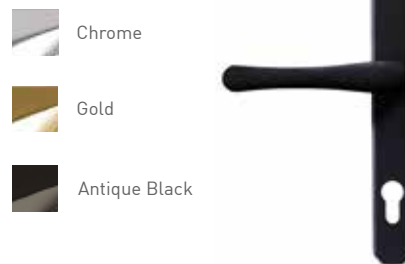

Pony Tail

-  Chrome
-  Gold
-  Brushed
-  Black Chrome
-  White
-  Black

Stainless Steel

-  Steel

Lion

Not available on Tenby 4, Conway 3, Ludlow, Edinburgh, Harlech or Nottingham

-  Chrome
-  Gold
-  Black Chrome
-  White
-  Black
-  Brushed Ali

Viewer

-  Chrome
-  Gold
-  White
-  Black

Letterplates

-  Chrome
-  Gold
-  Brushed
-  Black Chrome
-  White
-  Black
-  Antique Black

The Architectural Range

Pony Tail

Lever / Lever inline handle

Escutcheon

Letterplate (Opens inwards)

The Classical Range

Bullring Knocker

Lever / Lever inline handle

Escutcheon

Pull Knob

Letterplate (opens inwards)

Butt Hinge

-  Gold
-  White
-  Black
-  Brushed Ali

Hinges

Our new slimline, PAS 23-24 tested, face fixed flag hinge is sleek and modern.

-  Chrome
-  Gold
-  Brushed
-  Black Chrome
-  White
-  Black

Handles

A large range of premium quality handles to complement our doors. Available with a choice of a standard lever or one of the three exclusive options across the whole range of finishes.