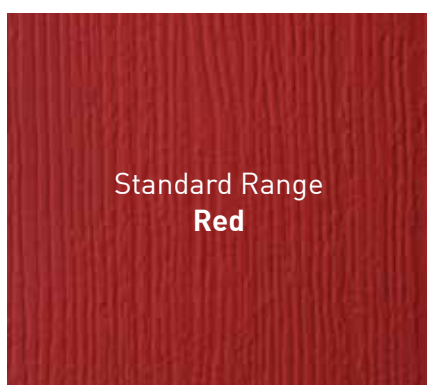

*Due to the limitations of the lithographic printing process, colour samples may not be an exact match to actual doors.

RAL Colour Match for Solidor Door Skins

White Skins - RAL 9016

Black - RAL 9005

Anthracite Grey - RAL 7016

Cream - RAL 9001

Rosewood - Foiled Material

Cobalt Blue - Pantone 7683

Duck Egg Blue BRITISH STANDARD RANGE 4800/5252 REF 20-C-33

Blue Skins - RAL 5011

French Grey - RAL 7001

Rich Aubergine - RAL 4007

Foiled White - RAL 9010

Twilight Grey - Pantone 7544

Chartwell Green RAL 6021 (not a perfect match)

Green Skins - RAL 6009

Painswick - RAL 7038

Irish Oak - Foiled Material

Golden Oak - Foiled Material

Lavender - Pantone 5285

Red Skins - RAL 3011

Schwarzbraun - RAL 802

Walnut - Foiled Material

Peacock Blue - BS381C103

Golden Sand - RAL 1002

Please note that all RAL colours are LAB matched and a slight difference in colour can occur. If you are matching paint to one of our doors it is advised that you ask for a colour swatch.